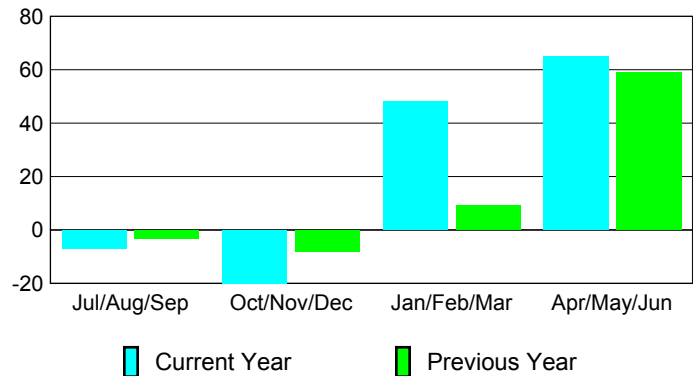

Membership Results 2008-2009

Membership 2007-2008

Month	Net Memb Goal	Actual New Memb	Actual Dropped Memb	Gain/Loss of Memb	Gain/Loss of Memb
Jul/Aug/Sep	23	6	-13	-7	-3
Oct/Nov/Dec	24	11	-31	-20	-8
Jan/Feb/Mar	25	67	-19	48	9
Apr/May/June	26	100	-35	65	59
Totals	98	184	-98	86	57

Membership Results 2008-2009

Goal, New, Dropped, Gain/Loss

Comparison of Membership Gain/Loss

Current Year Compared to the Previous Year

Gender Comparison 2008-2009

Jul/Aug/Sep

Oct/Nov/Dec

Jan/Feb/Mar

Apr/May/June

Male

Female