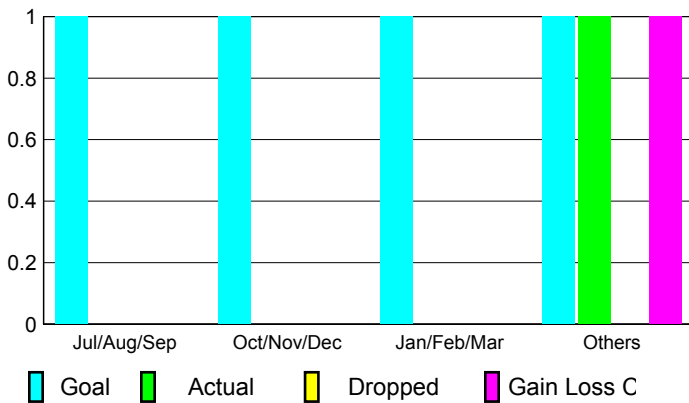

2008-2009 GMT Quarterly Report for District (or Undistricted) District 109 A

GMT: **JON BJARNI THORSTEINSSO**

Location: **ICELAND**

GMT CA: **4**

CLUBS

Club Results 2008-2009

Clubs 2007-2008

Month	New Club Goal	Actual New Clubs	Actual Dropped Clubs	Gain/Loss of Clubs	Gain/Loss of Clubs
Jul/Aug/Sep	1	0	0	0	0
Oct/Nov/Dec	1	0	0	0	0
Jan/Feb/Mar	1	0	0	0	0
Apr/May/June	1	1	0	1	2
Totals	4	1	0	1	2

Club Results 2008-2009

Goal, New, Dropped, Gain/Loss

Comparison of Club Gain/Loss

Current Year Compared to the Previous Year

YTD Status Quo Clubs 2008-2009

Status Quo Clubs Compared to Status Quo Members

MEMBERSHIP

Membership Results 2008-2009

Membership 2007-2008

Month	Net Memb Goal	Actual New Memb	Actual Dropped Memb	Gain/Loss of Memb	Gain/Loss of Memb
Jul/Aug/Sep	23	6	-13	-7	-3
Oct/Nov/Dec	24	11	-31	-20	-8
Jan/Feb/Mar	25	67	-19	48	9
Apr/May/June	26	100	-35	65	59
Totals	98	184	-98	86	57