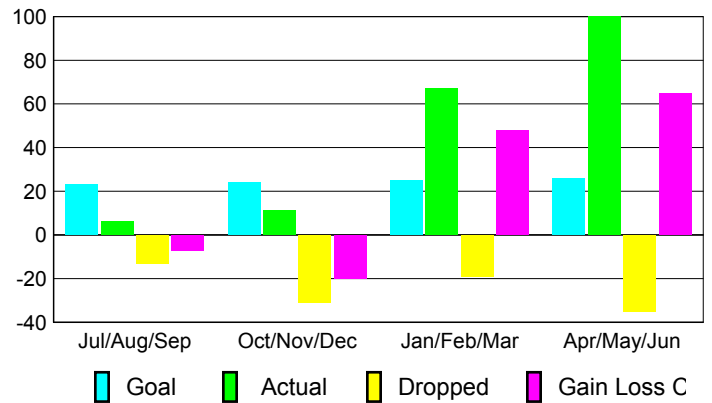

Membership Results 2008-2009

Goal, New, Dropped, Gain/Loss

Comparison of Membership Gain/Loss

Current Year Compared to the Previous Year